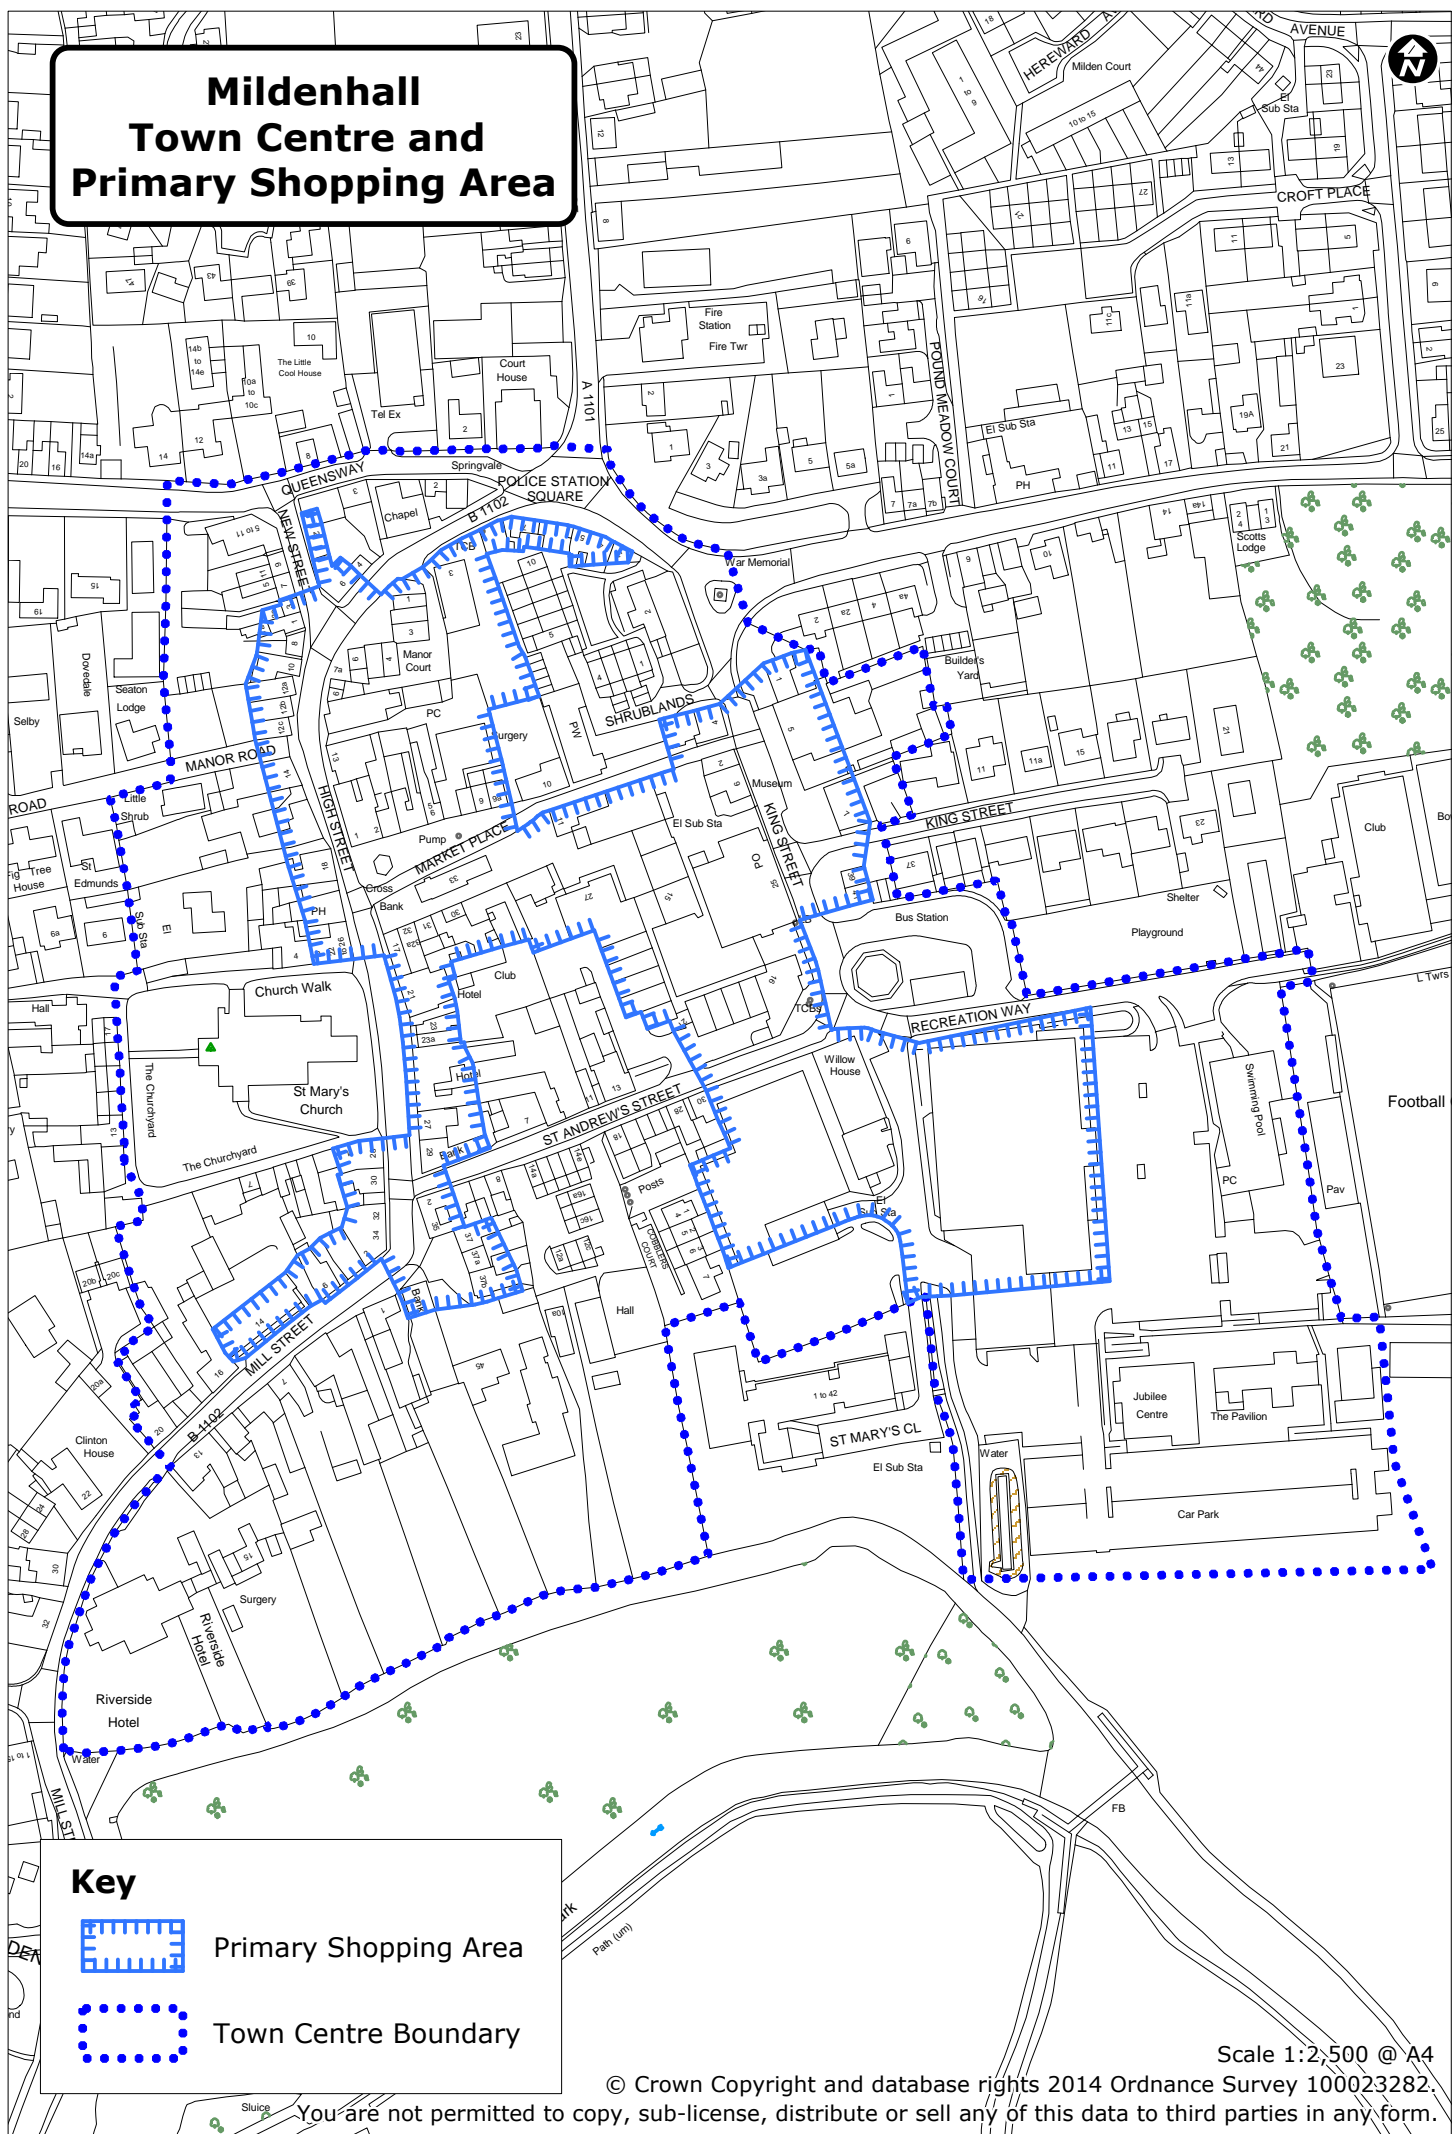

Mildenhall Town Centre and Primary Shopping Area

Key

-  Primary Shopping Area
-  Town Centre Boundary

Scale 1:2,500 @ A4

© Crown Copyright and database rights 2014 Ordnance Survey 100023282.

You are not permitted to copy, sub-license, distribute or sell any of this data to third parties in any form.